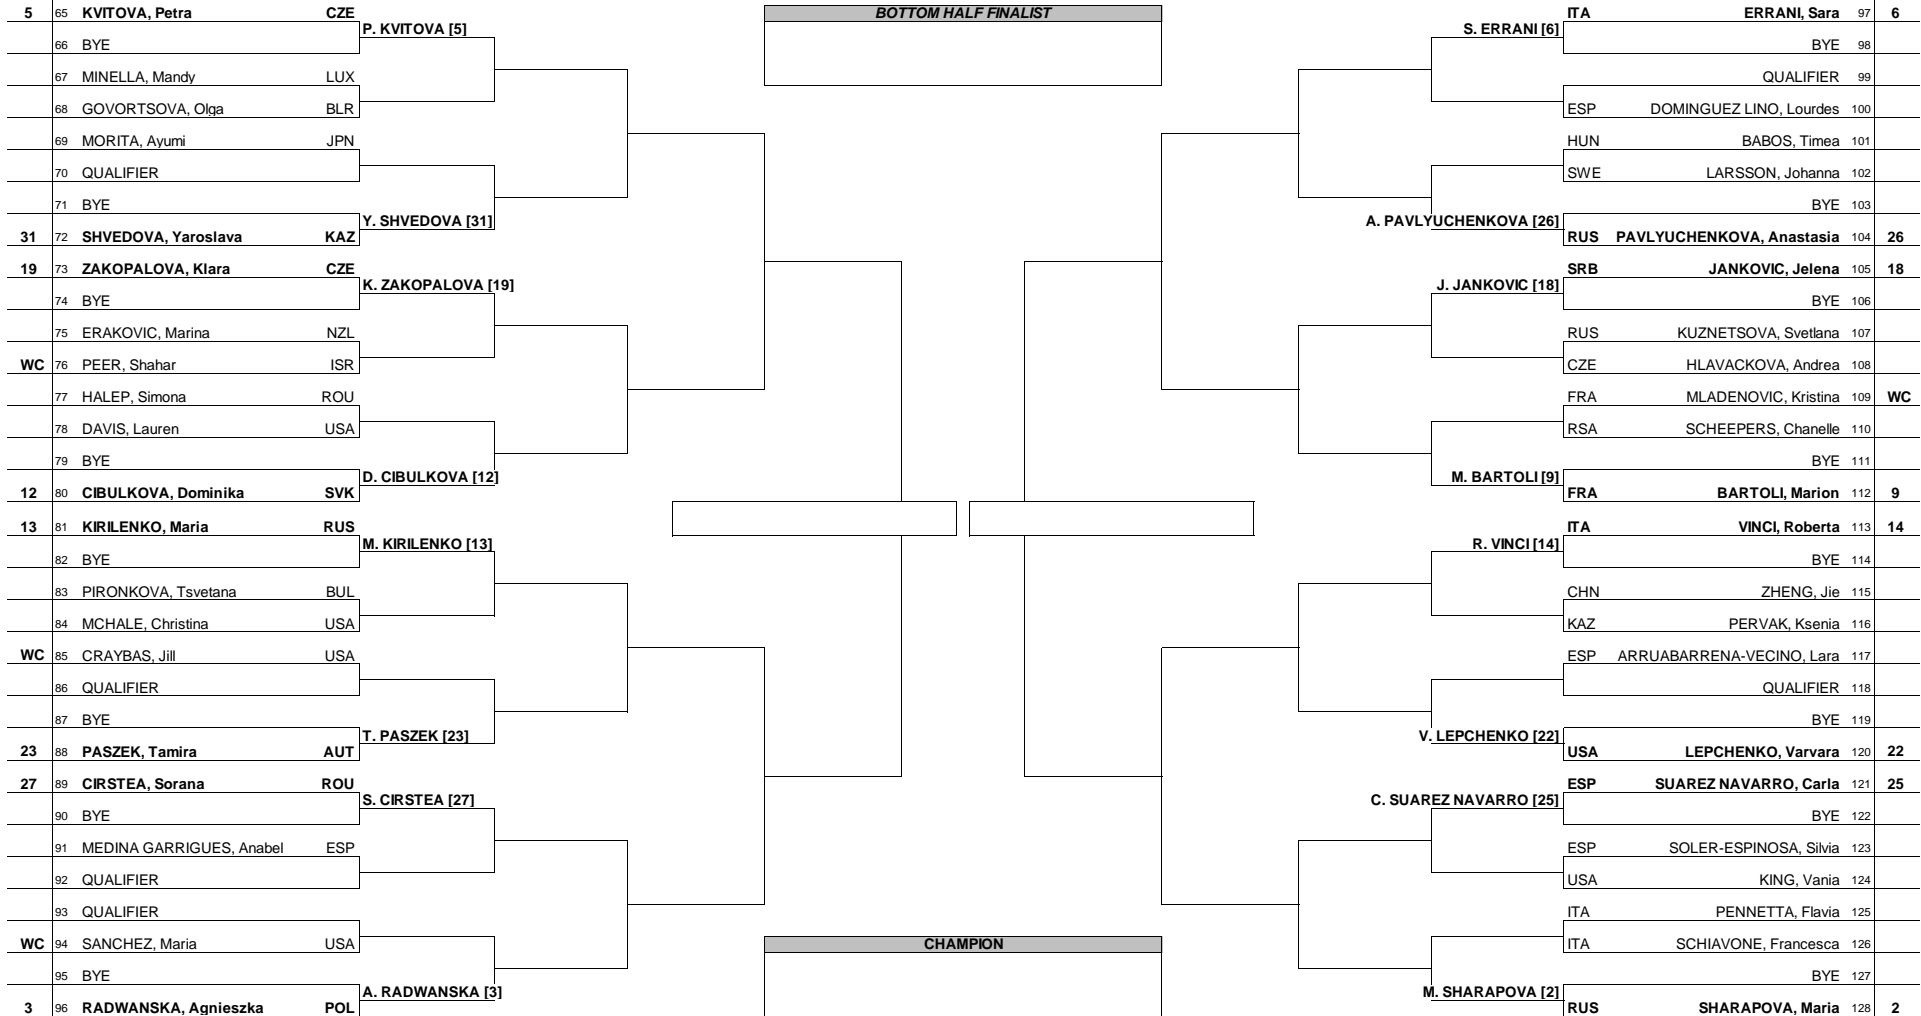

BNP PARIBAS OPEN

BNP Paribas Open
MAIN DRAW SINGLES
Indian Wells, USA 4-17 March 2013
Hard, Plexipave
WTA Premier Mandatory - $5,030,408

Seeded Players		Seeded Players		Prize Money		Lucky Losers		Retirements/W.O.	
Rank	Player	Rank	Player		Pts.				
17	MAKAROVA, Ekaterina	19	SUAREZ NAVARRO, Carla	28	Winner	$1,000,000	1000	C. Giorgi (Right Shoulder)	
18	JANKOVIC, Jelena	21	PAVLYUCHENKOVA, Anastasia	29	Finalists	$500,000	700		
19	ZAKOPALOVA, Klara	22	CIRSTEA, Sorana	30	Semi-Finalists	$225,000	450		
20	HSIEH, Su-Wei	23	FLIPKENS, Kirsten	31	Quarter Finalists	$104,000	250		
21	GOERGES, Julia	24	VESNINA, Elena	32	4th Round	$52,000	140		
22	LEPCHENKO, Varvara	25	WICKMAYER, Yanina	33	3rd Round	$26,000	80		
23	PASZEK, Tamira	26	SHVEDOVA, Yaroslava	34	2nd Round	$16,000	50		
24	BARTHEL, Mona	27	PENG, Shuai	35	1st Round	$11,000	5		
						Last Direct Acceptance		Players Representative	
						Melanie Oudin - 84		M Keyes, M Oudin, D Hantuchova	
								WTA Supervisor(s)	
								Donna Kelsø, Laura Ceccarelli	
								www.wtatennis.com | facebook.com/WTA | twitter.com/WTA | youtube.com/WTA