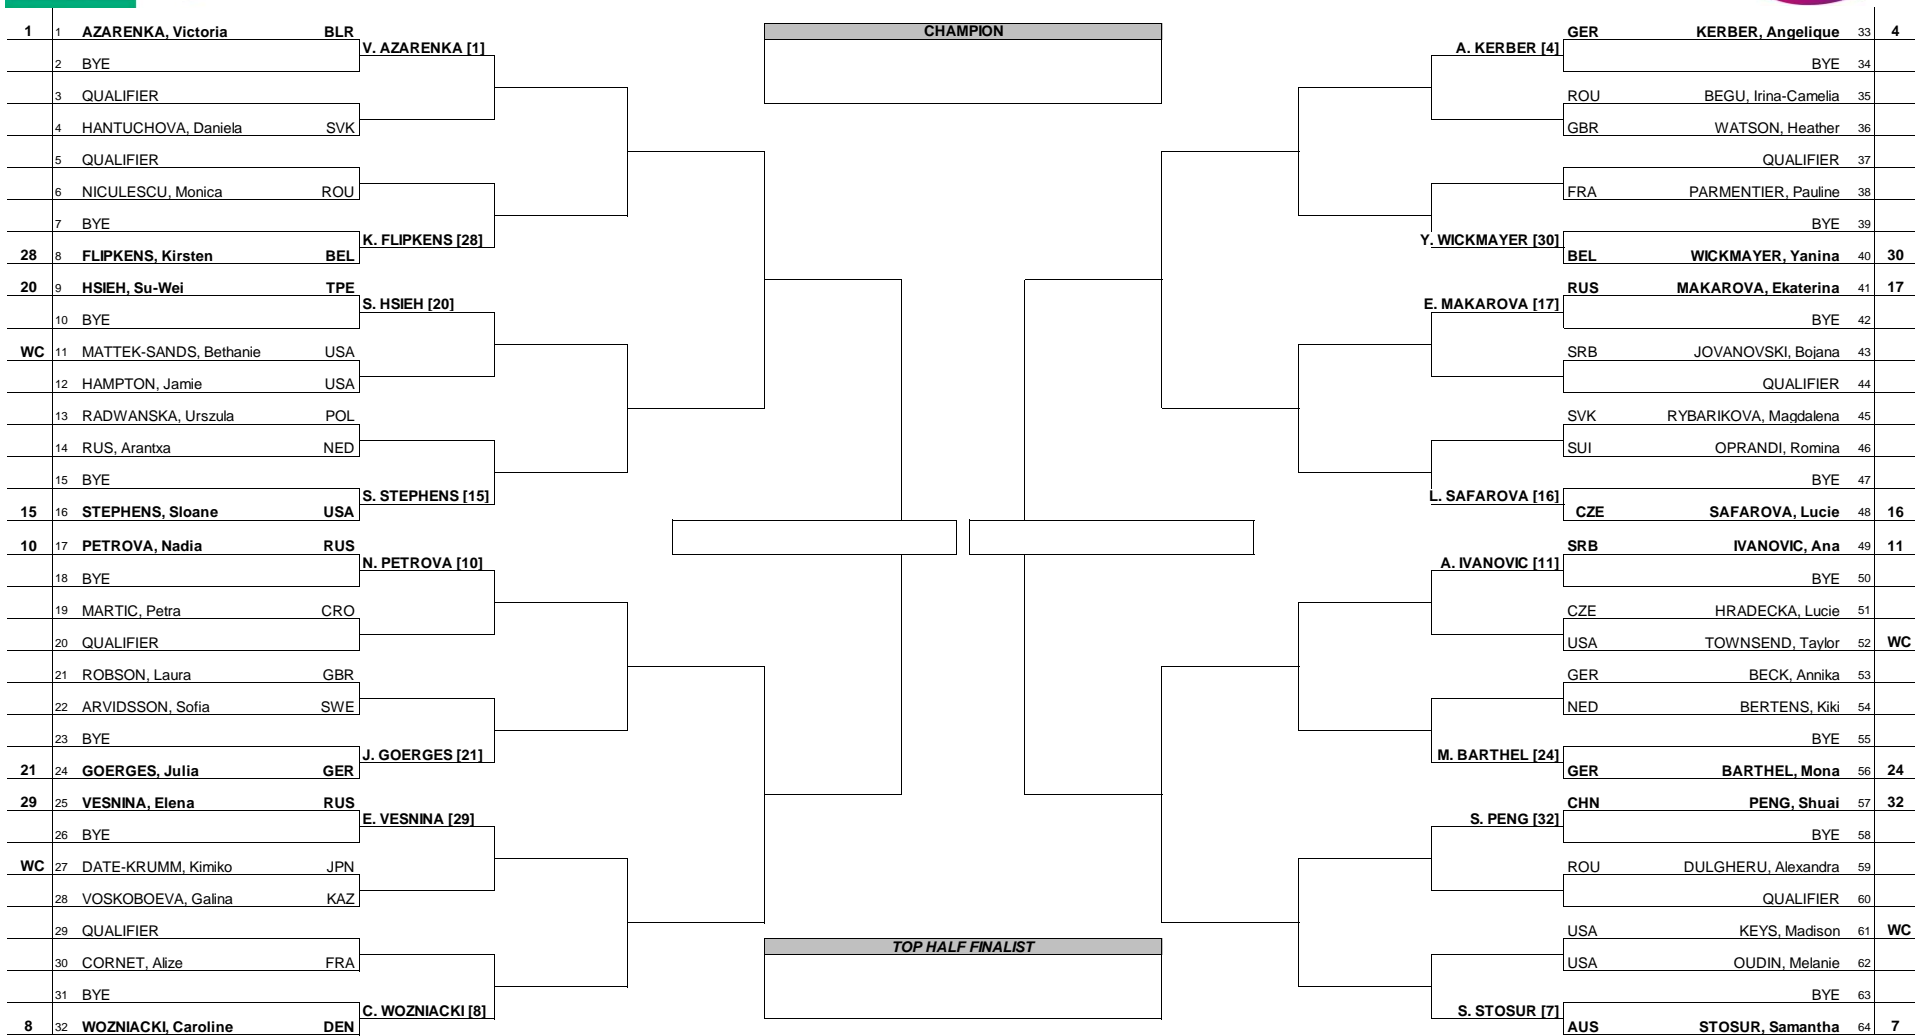

BNP PARIBAS OPEN

BNP Paribas Open MAIN DRAW SINGLES

Indian Wells, USA 4-17 March 2013
Hard, Plexipave
WTA Premier Mandatory - \$5,030,408

Seeded Players	Rank	Seeded Players	Rank	Prize Money	Pts.	Lucky Losers	Retirements/W.O.
1 AZARENKA, Victoria	2	9 BARTOLI, Marion	11	Winner	\$1,000,000	1000	
2 SHARAPOVA, Maria	3	10 PETROVA, Nadia	12	Finalists	\$500,000	700	C. Giorai (Right Shoulder)
3 RADWANSKA, Agnieszka	4	11 IVANOVIC, Ana	13	Semi-Finalists	\$225,000	450	
4 KERBER, Angelique	6	12 CIBULKOVA, Dominika	14	Quarter Finalists	\$104,000	250	
5 KVITOVA, Petra	7	13 KIRILENKO, Maria	15	4th Round	\$52,000	140	
6 ERRANI, Sara	8	14 VNCI, Roberta	16	3rd Round	\$26,000	80	
7 STOSUR, Samantha	9	15 STEPHENS, Sloane	17	2nd Round	\$16,000	50	
8 WOZNIACKI, Caroline	10	16 SAFAROVA, Lucie	18	1st Round	\$11,000	5	
				Last Direct Acceptance		Players Representative	
				Melanie Oudin - 84		M Keyes, M Oudin, D Hantuchova	
						WTA Supervisor(s)	
						Donna Kelsie, Laura Ceccarelli	
						www.wtatennis.com facebook.com/WTA twitter.com/WTA youtube.com/WTA	